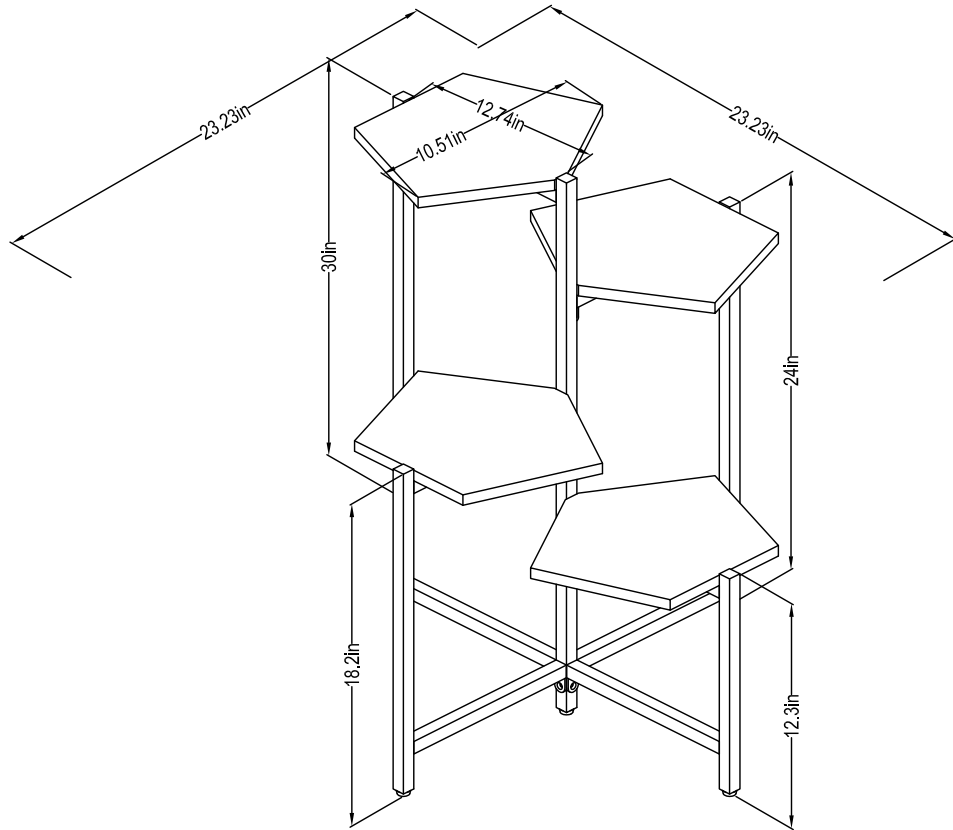

8048912COM -PLANT STAND

Wood Breakdown:
MDF 0%, PB 40 %.
Total storage: 0 cubic feet

Overall Product Size:
23.23" W × 23.23" D × 30" H
59cm W × 59cm D × 76.2cm H

Maximum Weight Capacities
Unit Weight: 12.254lbs. 5.57kg)