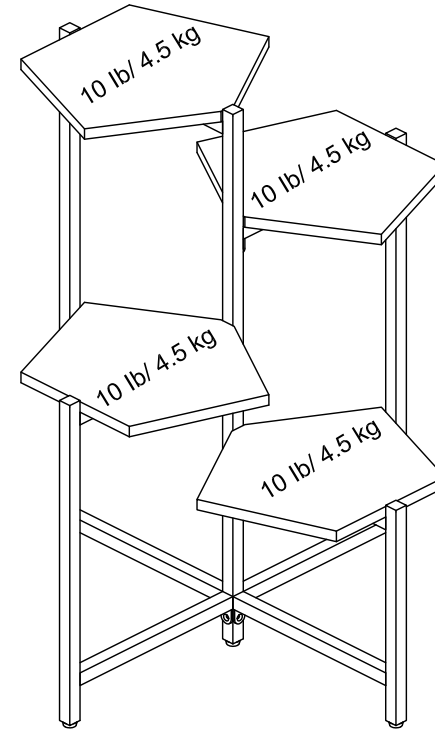

8048912COM -PLANT STAND

Wood Breakdown:
MDF 0%, PB 40 %.
Total storage: 0 cubic feet

Overall Product Size:
23.23" W × 23.23" D × 30" H
59cm W × 59cm D × 76.2cm H

Maximum Weight Capacities
Unit Weight: 12.254lbs. 5.57kg)